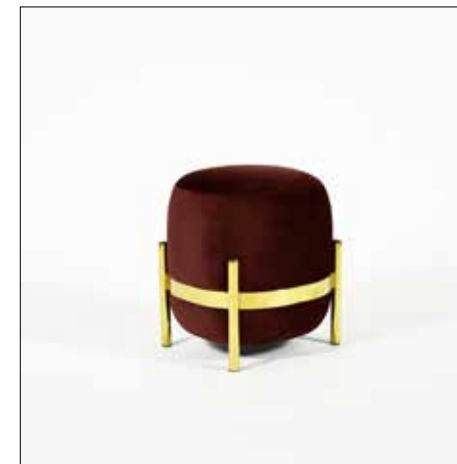

VEGA

Design by Numéro 111

Pouf / Pouf
Taille / Size : 38x35,8x45 cm
Matière / Materials : Velours et acier laitoné / Velvet and
brass / 4 couleurs disponibles / 4 colours available

Pink / Brass
EN01EN007023

Burgundy / Brass
EN01EN007021

Night blue / Brass
EN01EN006090

Teal green / Brass
EN01EN006080