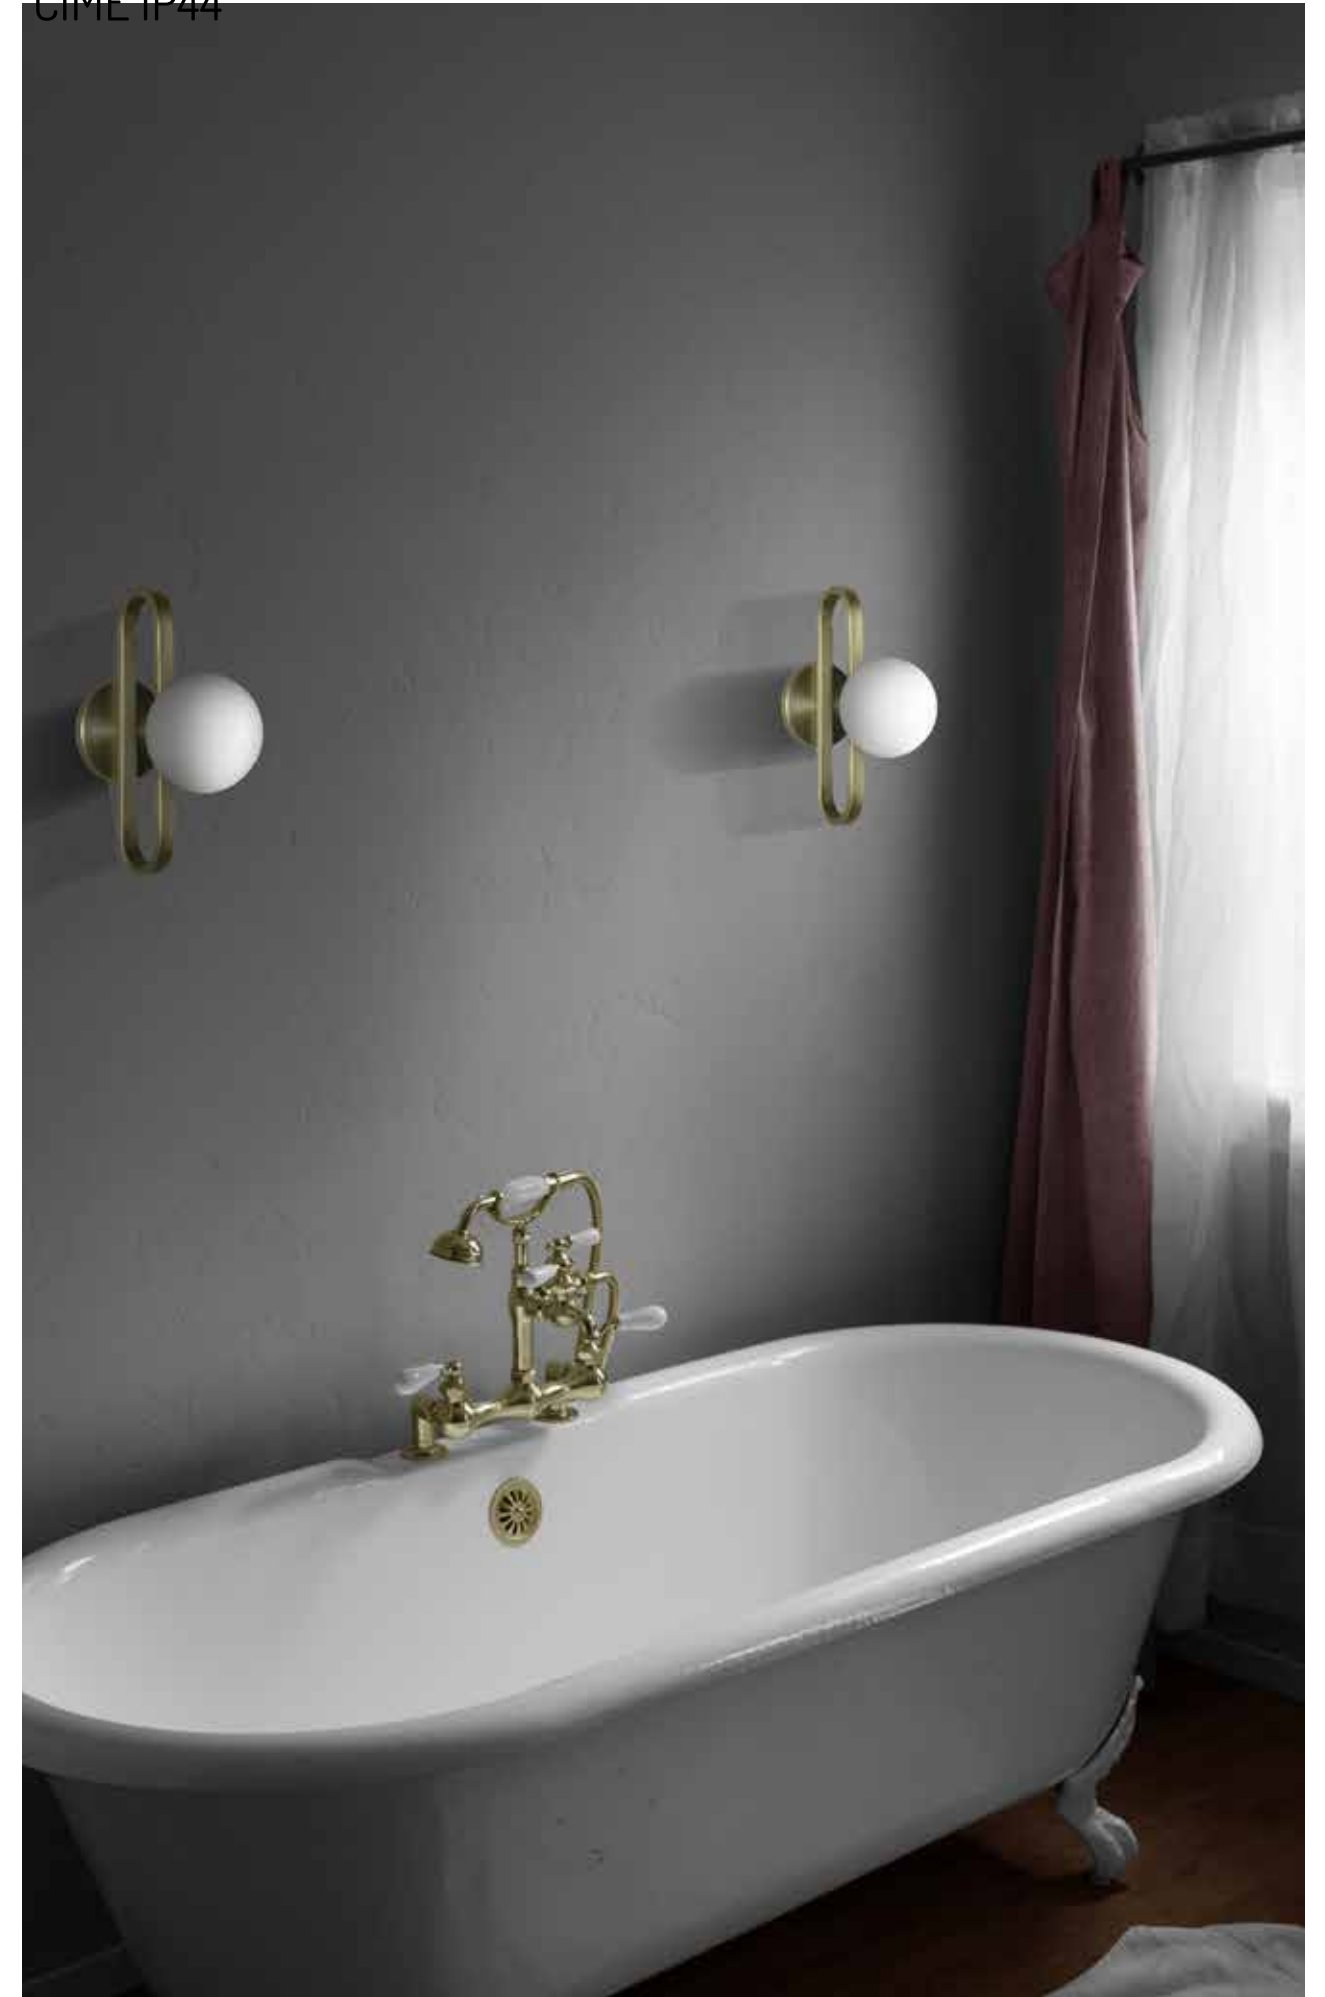

COLONNA

COLONNA
Wall & Table Lamp
Design by Paolo Dal Santo x ESADSE
p.106

PLUS IP44

PLUS IP44
Wall lamp
Design by
Nocc p.116

CIME IP44

CIME IP44
Wall lamp
Design by
ENO Studio
p.108

BELUGA

BELUGA
Wall lamp
Design by ENO Studio
p.107