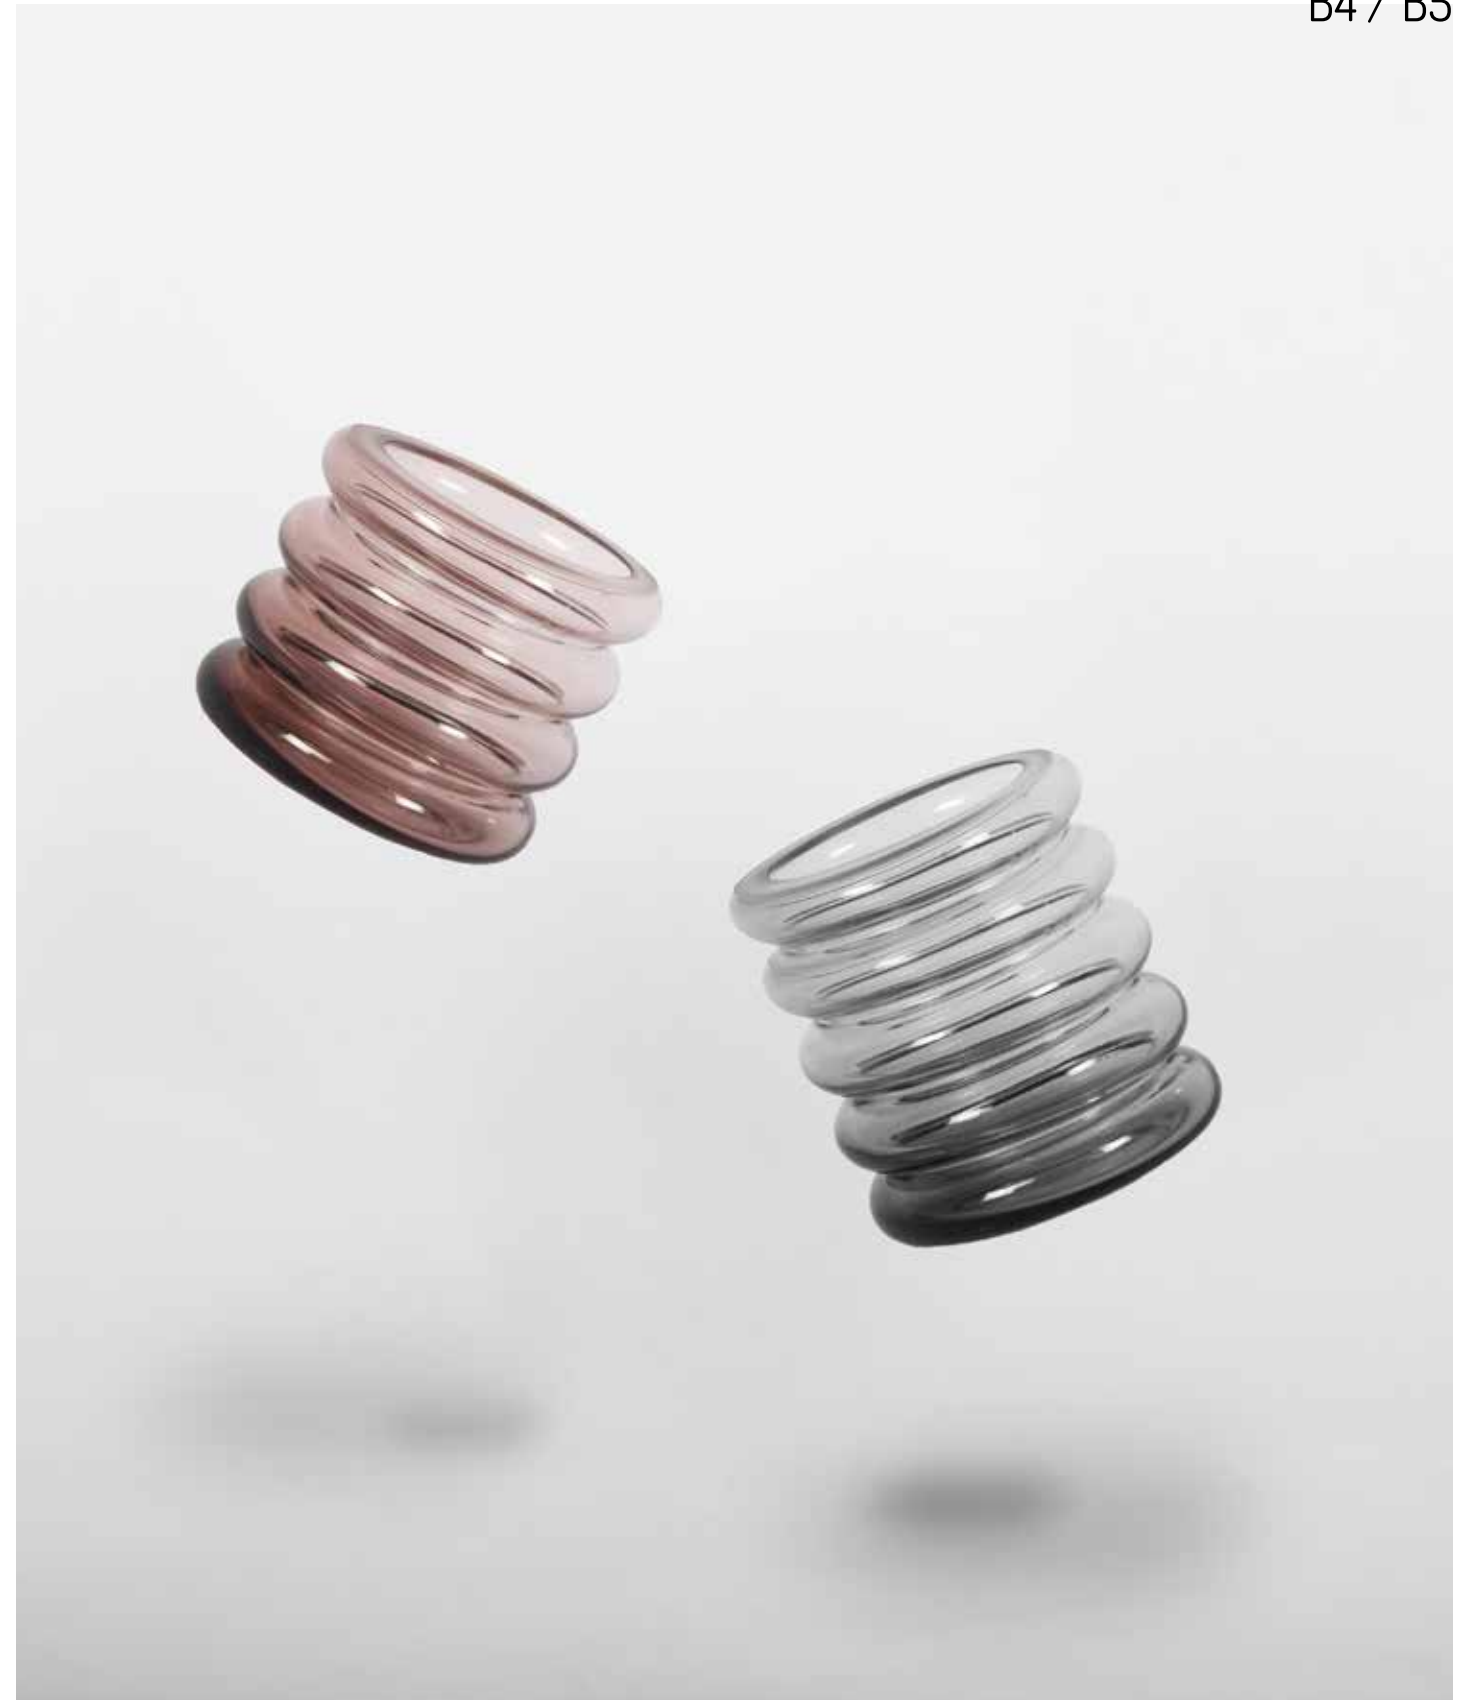

B4 / B5
Vases
Design by ENOstudio
p.129