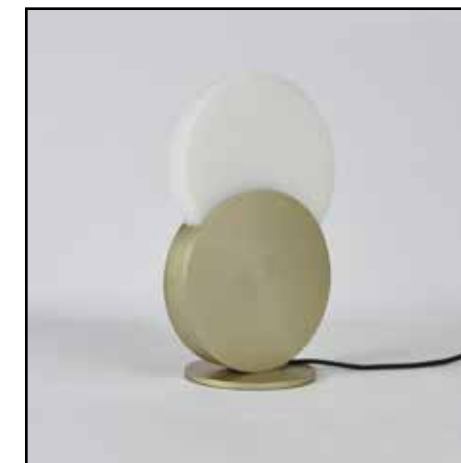

Suspension / Pendant lamp
Taille / Size : 31x20x3.5 cm
Matière / Materials : Acrylique et acier laitonné / Acrylic and plated brass
LED inclus / LED included
IP20

Laiton / Brass
JL01SB004000

Noir / Black
JL01SB004001