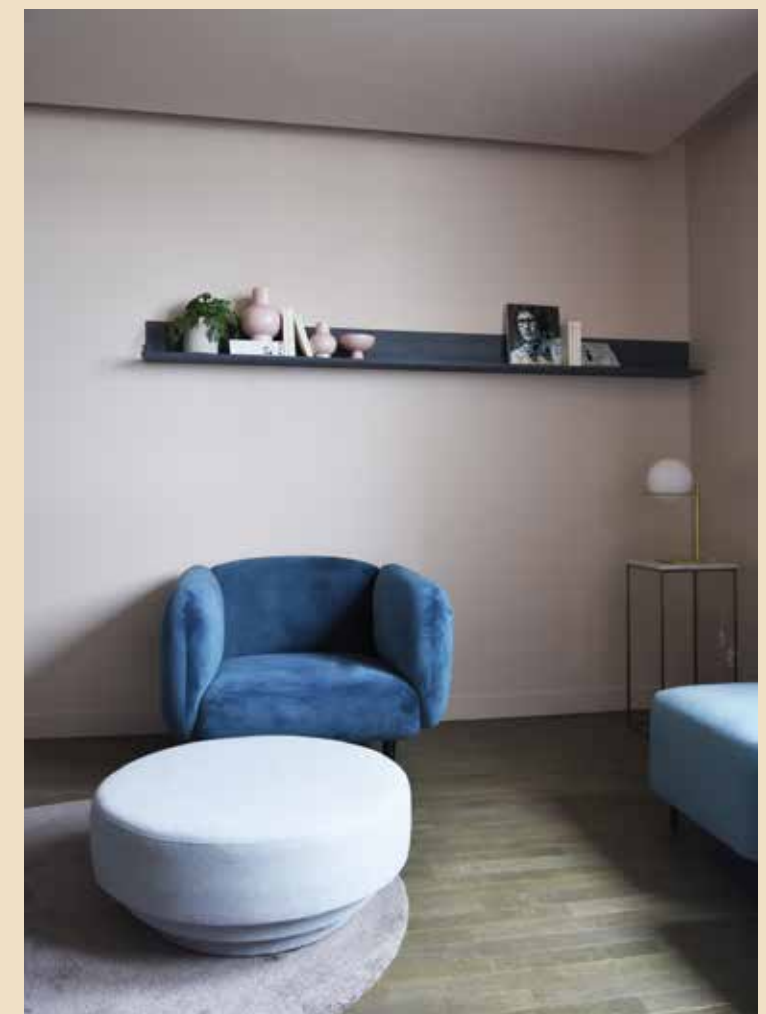

BOVARI, CIME, GIN, MOIRA
p. 66, 40, 44, 68

*Galleries Lafayette Haussmann
Customer premium rooms - Paris*

CORNICE
Design by Bicolter
VEGA
Design by Numero 111
ONDIN
Design by Benjamin Graindorge